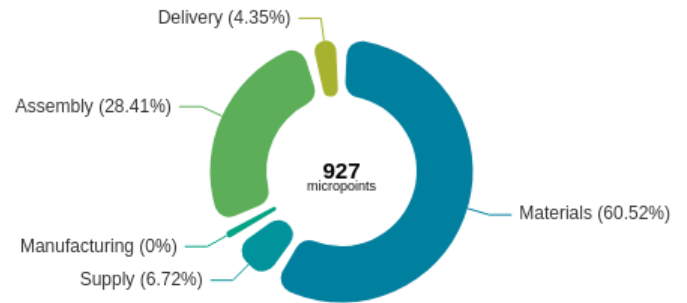

Environmental and social impact diagnostic by Eco Impact

Brand : **Buronomic** | End of validity : **20/02/2027**
Model : **ROLL OUT FILING FRAME L100 / CABINET TAMBOUR DOOR**
SKU : **BM57** | Category : **Other** | Gross weight : **4.8 kg**
Dimensions : **100x1x1 cm**

Life cycle assessment

Assessment Framework

Base IMPACTS, established by ADEME
BP X 30-323-0
Furnishings (BP X 30-323-4) revised in 2023

Find our assessment methodology on eco-impact.io

Impacts indicators

Climate change

11 kg eq. CO2 or 50 km by plane

Fossil resource use

102 MJ or 1 heating days for a one-room apartment

Air acidification

53 millimoles eq. H+ or 34 kg of cardboard

Materials

98%

Metal

2%

Plastic

Environmental cost

Transport

Delivery distance of **401 km**

Flat-packed delivery

Lifespan

Extra legal guarantee: **5 years**

Spare Parts available

Product **Repairable and Fully separable**

Environmental quality and features

34% of recycled materials

Totally recyclable

None dangerous substance

Certifications