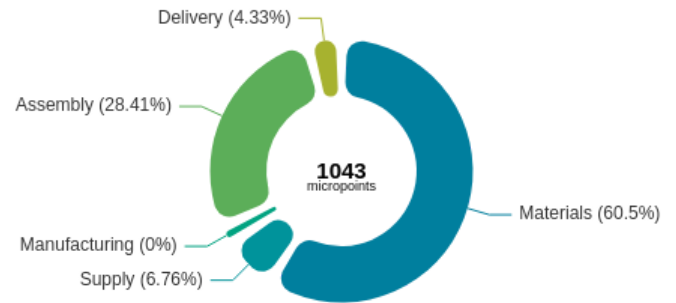

Environmental and social impact diagnostic by Eco Impact

Brand : **Buronomic** | End of validity : **20/02/2027**
Model : **ROLL OUT FILING FRAME L120 / CABINET TAMBOUR DOOR**
SKU : **BM58** | Category : **Other** | Gross weight : **5.4 kg**
Dimensions : **120x1x1 cm**

Life cycle assessment

Assessment Framework

Base IMPACTS, established by ADEME
BP X 30-323-0
Furnishings (BP X 30-323-4) revised in 2023

Find our assessment methodology on eco-impact.io

Impacts indicators

Climate change

13 kg eq. CO2 or 56 km by plane

Fossil resource use

115 MJ or 2 heating days for a one-room apartment

Air acidification

59 millimoles eq. H+ or 38 kg of cardboard

Materials

98%

Metal

2%

Plastic

Environmental cost

Transport

Delivery distance of **401 km**

Flat-packed delivery

Lifespan

Extra legal guarantee: **5 years**

Spare Parts available

Product **Repairable and Fully separable**

Environmental quality and features

34% of recycled materials

Totally recyclable

None dangerous substance

Certifications