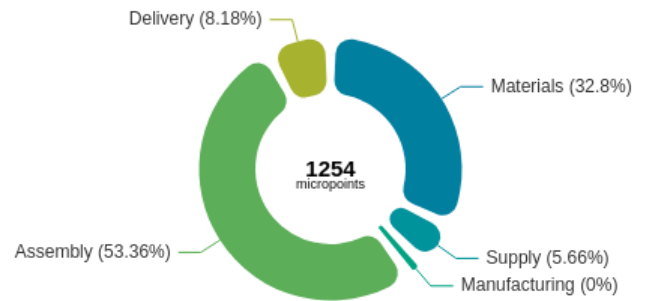

Environmental and social impact diagnostic by Eco Impact

Brand : **Buronomic** | End of validity : **20/02/2027**
Model : **INFILL PANEL L60 - TH.25 / COUNTER**
SKU : **BY25** | Category : **Other** | Gross weight : **10 kg**
Dimensions : **60x20.2x47 cm**

Life cycle assessment

Assessment Framework

Base IMPACTS, established by ADEME
BP X 30-323-0
Furnishings (BP X 30-323-4) revised in 2023

Find our assessment methodology on eco-impact.io

Impacts indicators

Climate change

13 kg eq. CO2 or 57 km by plane

Fossil resource use

196 MJ or 3 heating days for a one-room apartment

Air acidification

58 millimoles eq. H+ or 37 kg of cardboard

Materials

1%

Metal

99%

PEFC particles panel

Environmental cost

Manufacturing

Manufacturing and assembly carried out 100% in France

Use of an energy mix that is low carbon

Lifespan

Extra legal guarantee: 10 years

Spare Parts available

Product Repairable and Fully separable

Certifications

Environmental quality and features

35% of recycled materials

Totally recyclable

None dangerous substance