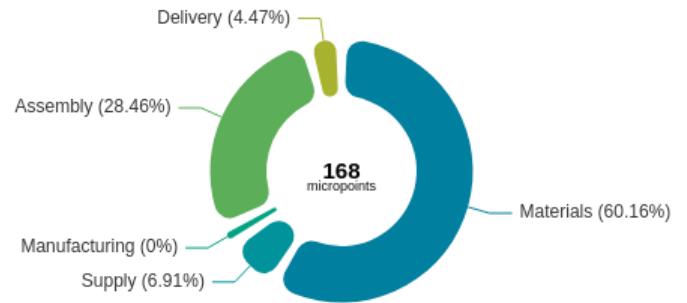

Environmental and social impact diagnostic by Eco Impact

Brand : **Buronomic** | End of validity : **20/02/2027**
Model : **OPTIMAX EVO | KIT 2 RAIL POUR DOSSIERS SUSPENDUS**
SKU : **DP27** | Category : **Other** | Gross weight : **0.87 kg**
Dimensions : **1x1x1 cm**

Life cycle assessment

Assessment Framework

Base IMPACTS, established by ADEME
BP X 30-323-0
Furnishings (BP X 30-323-4) revised in 2023

Find our assessment methodology on eco-impact.io

Impacts indicators

Climate change

2 kg eq. CO₂ or 9 km by plane

Fossil resource use

19 MJ or 0 heating days for a one-room apartment

Air acidification

10 millimoles eq. H⁺ or 6 kg of cardboard

Materials

98%

Metal

2%

Plastic

Environmental cost

Transport

Delivery distance of **401 km**

Flat-packed delivery

Lifespan

Extra legal guarantee: **10 years**

Spare Parts available

Product **Repairable and Fully separable**

Environmental quality and features

34% of recycled materials

Totally recyclable

None dangerous substance

Certifications