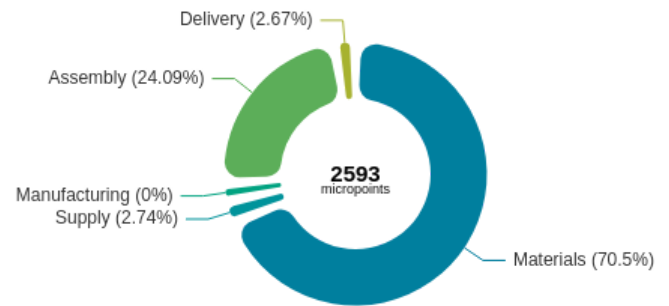

Environmental and social impact diagnostic by Eco Impact

Brand : **Buronomic** | End of validity : **20/02/2027**
Model : **END SOLO RETURN SCREEN L80 X H55 / DESK D80**
SKU : **EB10** | Category : **Other** | Gross weight : **5.85 kg**
Dimensions : **80x2.5x55 cm**

Life cycle assessment

Assessment Framework

Base IMPACTS, established by ADEME
BP X 30-323-0
Furnishings (BP X 30-323-4) revised in 2023

Find our assessment methodology on eco-impact.io

Impacts indicators

Climate change

27 kg eq. CO2 or 120 km by plane

Fossil resource use

389 MJ or 6 heating days for a one-room apartment

Air acidification

114 millimoles eq. H+ or 73 kg of cardboard

Materials

83%

PEFC particles
panel

17%

Textile

Environmental cost

Transport

Delivery distance of **401 km**

Flat-packed delivery

Lifespan

Extra legal guarantee: **10 years**

Spare Parts available

Certifications

Environmental quality and features

26% of recycled materials

Not recyclable

None dangerous substance