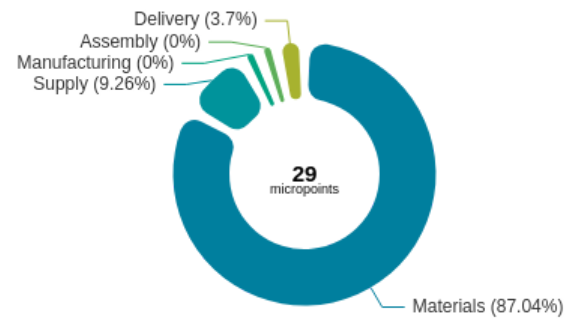

Environmental and social impact diagnostic by Eco Impact

Brand : **Buronomic** | End of validity : **21/02/2027**

Model : **OBTURATEUR ELECTRIFIE A CAPOT 1PC+1USB A+1 RJ45 FR**

SKU : **DQ00** | Category : **Other** | Gross weight : **0.19 kg**

Dimensions : **12.5x9x6 cm**

Life cycle assessment

Assessment Framework

Base IMPACTS, established by ADEME
BP X 30-323-0
Furnishings (BP X 30-323-4) revised in 2023

Find our assessment methodology on eco-impact.io

Impacts indicators

Climate change

0 kg eq. CO2 or 2 km by plane

Fossil resource use

1 MJ or 0 heating days for a one-room apartment

Air acidification

3 millimoles eq. H+ or 2 kg of cardboard

Materials

100%

Recycled metal

Environmental cost

Transport

Delivery distance of **401 km**

Flat-packed delivery

Lifespan

Extra legal guarantee: **5 years**

Spare Parts available

Product **Repairable and Fully separable**

Environmental quality and features

35% of recycled materials

Totally recyclable

None dangerous substance

Certifications